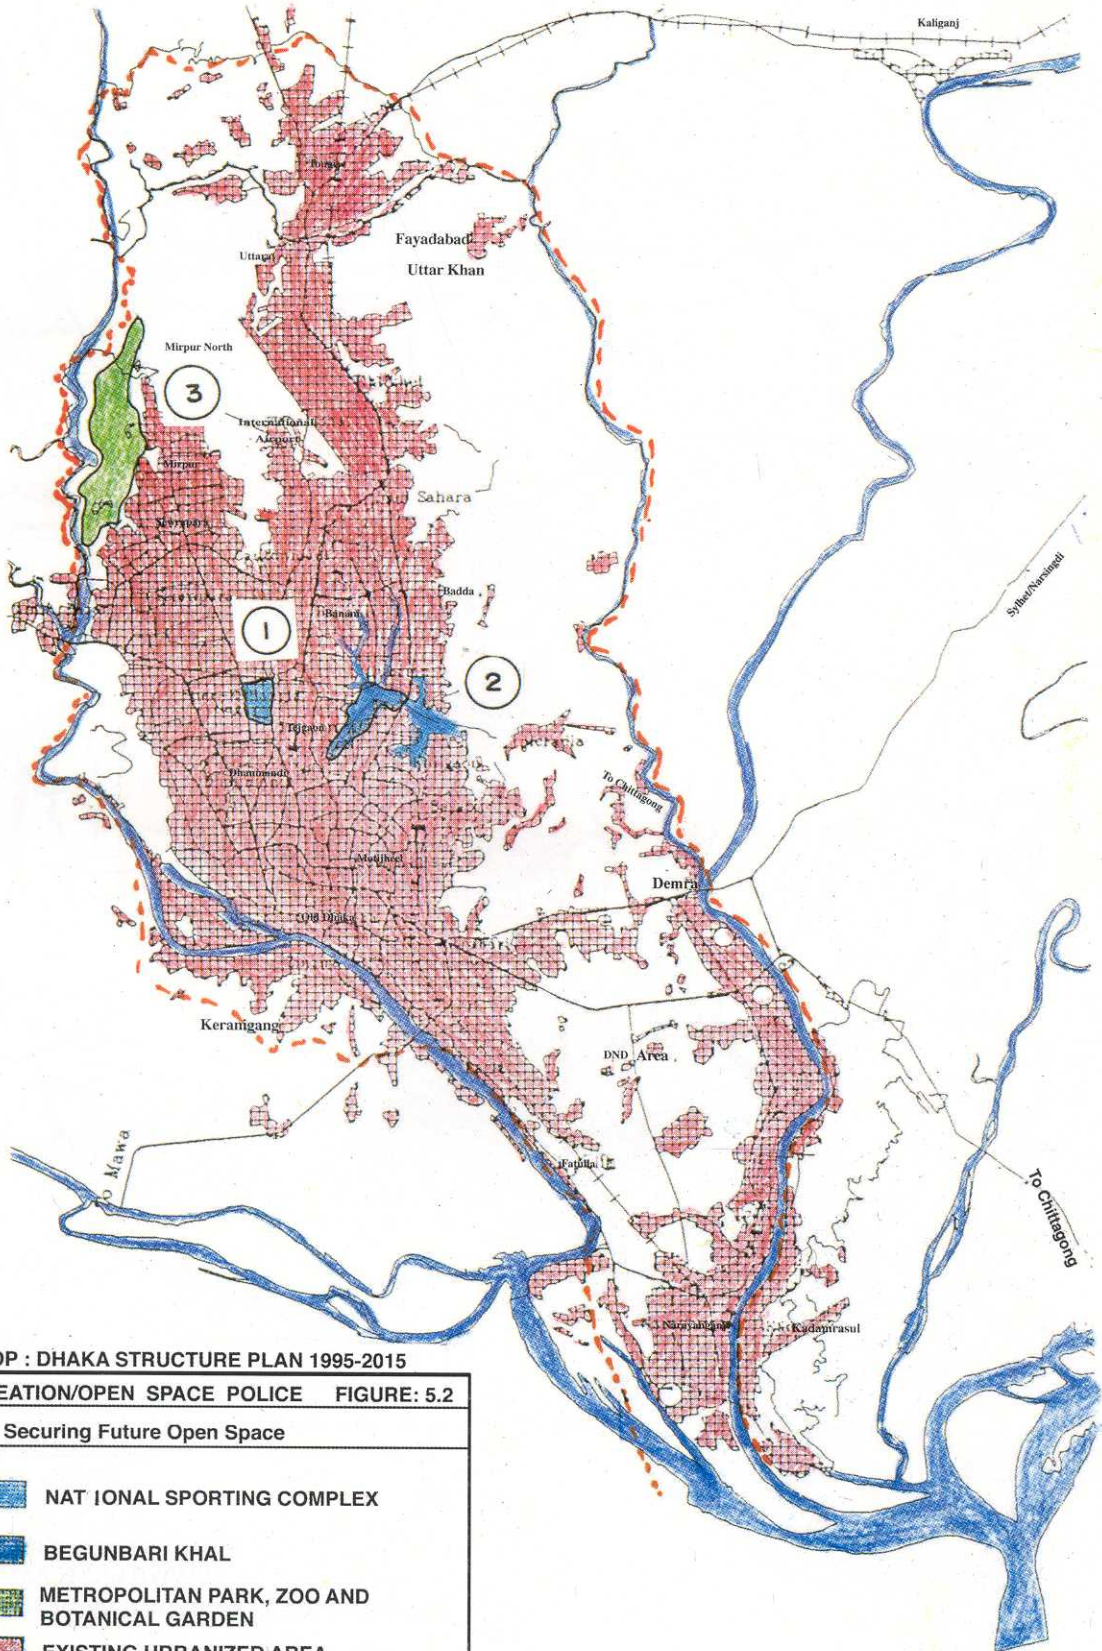

# Dhaka Metropolitan Development Plan Vol-I: Dhaka Structure Plan (1995-2015)

**DMDP : DHAKA STRUCTURE PLAN 1995-2015**

**RECREATION/OPEN SPACE POLICE      FIGURE: 5.2**

**SE/ 11 Securing Future Open Space**

- NATIONAL SPORTING COMPLEX
- BEGUNBARI KHAL
- METROPOLITAN PARK, ZOO AND BOTANICAL GARDEN
- EXISTING URBANIZED AREA