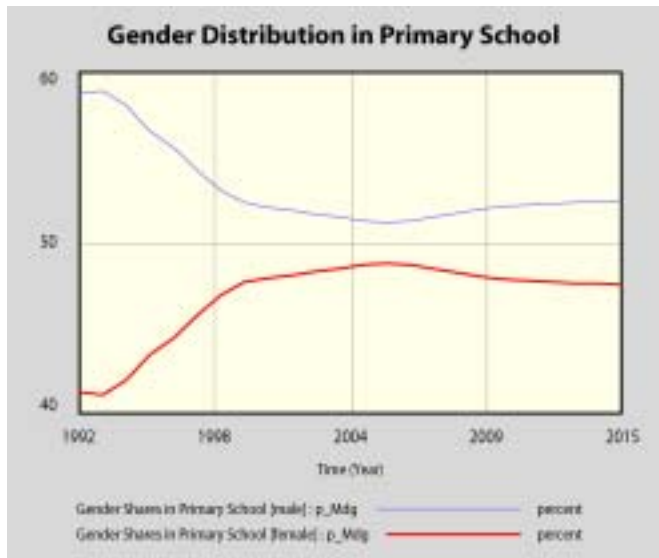

## Disparity in Education

| Time (Year)                     | 1992  | 1995  | 1998  | 2001  | 2004  | 2007  | 2010  | 2013  | 2015  |
|---------------------------------|-------|-------|-------|-------|-------|-------|-------|-------|-------|
| Gender Shares in Primary School |       |       |       |       |       |       |       |       |       |
| [male]                          | 58.73 | 56.53 | 53.09 | 51.87 | 51.24 | 51.5  | 52.11 | 52.33 | 52.47 |
| [female]                        | 41.26 | 43.46 | 46.9  | 48.12 | 48.75 | 48.49 | 47.88 | 47.66 | 47.52 |