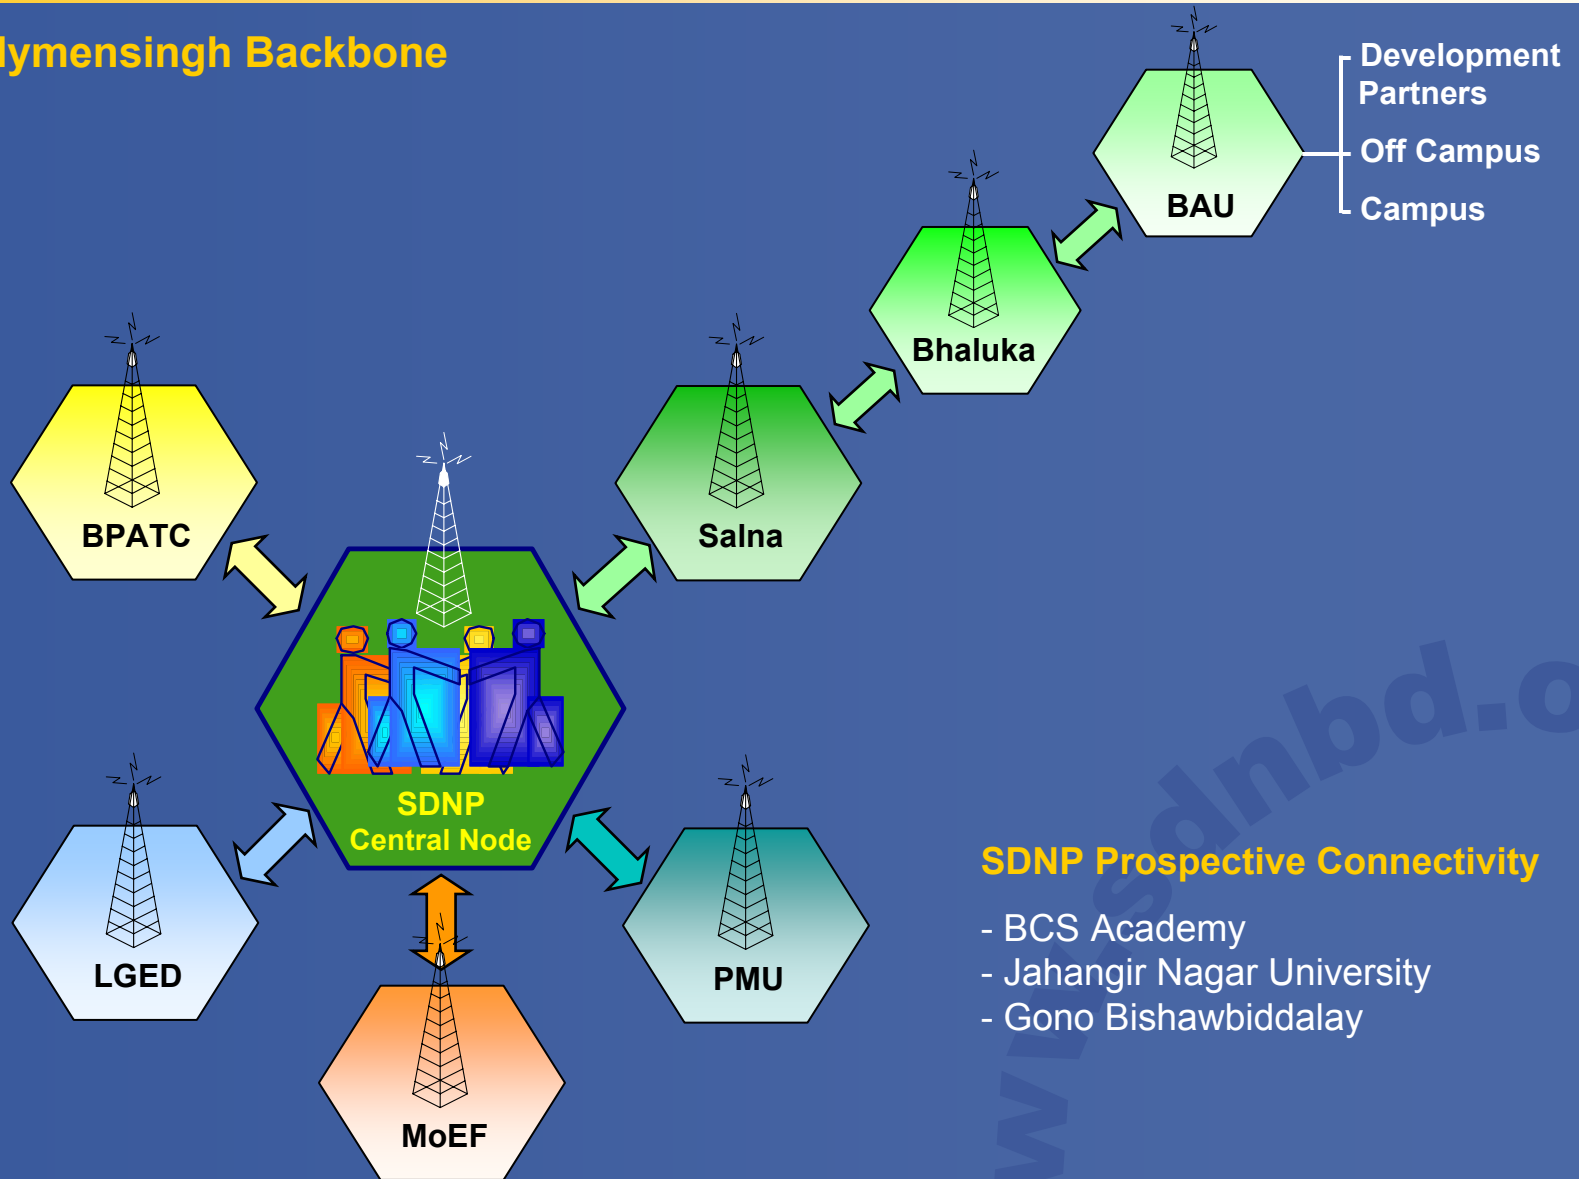

CURRENT LINKS / SUCCESS STORIES

Dhaka – Mymensingh Backbone

SDNP Prospective Connectivity

- BCS Academy
- Jahangir Nagar University
- Gono Bishawbiddalay